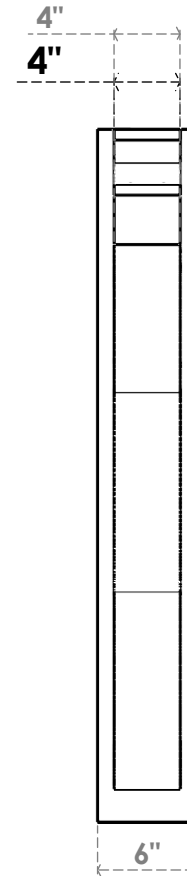

ITEM NUMBER: OUTUROC040X060X42000X42000X040X020X040FST04RCPR

4"W TOP X 6"W BACK X 42"D X 42"H X 4"T TOP X 2"T BACK TIMBERTHANE ROUGH CEDAR FUNSTON FAUX WOOD OPEN OUTLOOKER, TRADITIONAL TOP AND BLOCK BACK, 4"W CLOSED BRACE, PRIMED TAN

GENERATED DATE : 07/06/2023

EKENA MILLWORK
2300 WEST MAIN ST.
CLARKSVILLE, TX 75426
TOLL FREE: 866-607-0453
WWW.EKENAMILLWORK.COM

NOTES

1. INSTALLATION TO BE COMPLETED IN ACCORDANCE WITH MANUFACTURER'S SPECIFICATIONS.
2. DRAWING MAY NOT BE TO SCALE
3. THIS DRAWING IS INTENDED FOR DESIGN AND PLANNING PURPOSES ONLY.
4. ALL INFORMATION CONTAINED HEREIN WAS CURRENT AT THE TIME OF DEVELOPMENT BUT MUST BE REVIEWED AND APPROVED BY THE PRODUCT MANUFACTURER TO BE CONSIDERED ACCURATE.
5. TIMBERTHANE ARCHITECTURAL PRODUCTS ARE MADE FROM HIGH DENSITY URETHANE AND COME FACTORY PRIMED