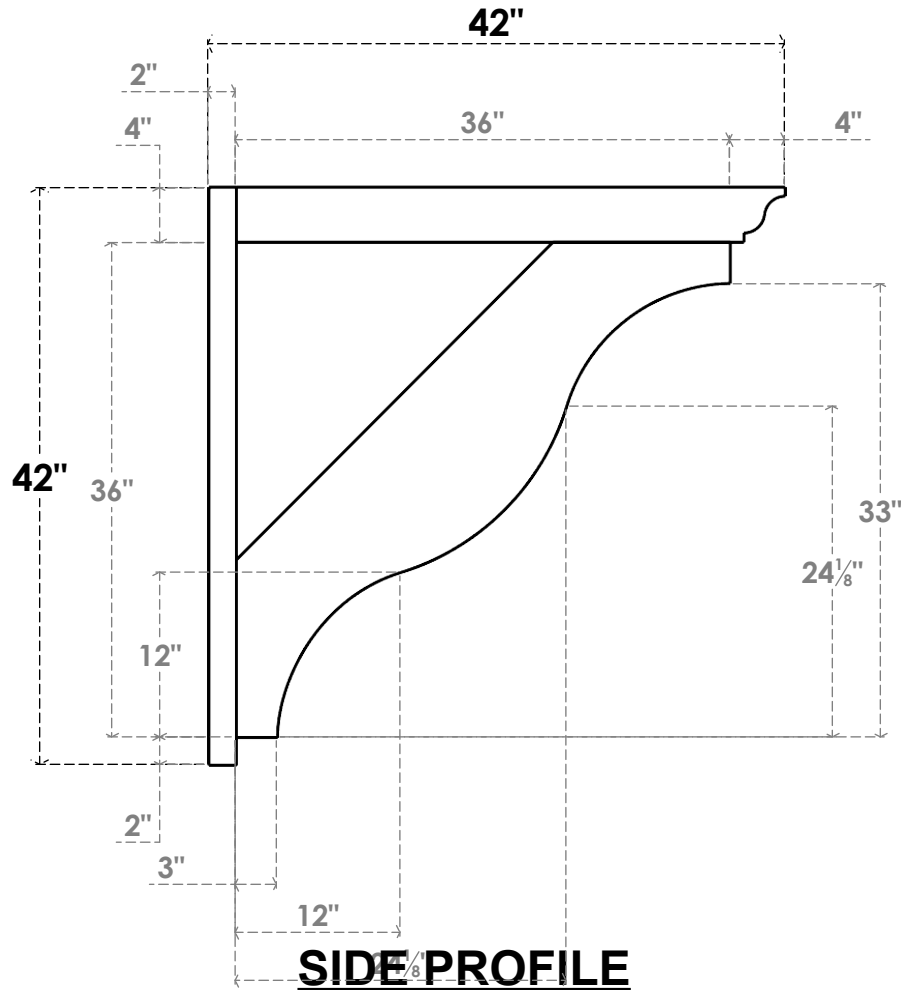

ITEM NUMBER: OUTUROC040X060X42000X42000X040X020X040FST04RCPR

4"W TOP X 6"W BACK X 42"D X 42"H X 4"T TOP X 2"T BACK TIMBERTHANE ROUGH CEDAR FUNSTON FAUX WOOD OPEN OUTLOOKER, TRADITIONAL TOP AND BLOCK BACK, 4"W CLOSED BRACE, PRIMED TAN

GENERATED DATE : 07/06/2023

EKENA MILLWORK
2300 WEST MAIN ST.
CLARKSVILLE, TX 75426
TOLL FREE: 866-607-0453
WWW.EKENAMILLWORK.COM

NOTES

1. INSTALLATION TO BE COMPLETED IN ACCORDANCE WITH MANUFACTURER'S SPECIFICATIONS.
2. DRAWING MAY NOT BE TO SCALE
3. THIS DRAWING IS INTENDED FOR DESIGN AND PLANNING PURPOSES ONLY.
4. ALL INFORMATION CONTAINED HEREIN WAS CURRENT AT THE TIME OF DEVELOPMENT BUT MUST BE REVIEWED AND APPROVED BY THE PRODUCT MANUFACTURER TO BE CONSIDERED ACCURATE.
5. TIMBERTHANE ARCHITECTURAL PRODUCTS ARE MADE FROM HIGH DENSITY URETHANE AND COME FACTORY PRIMED