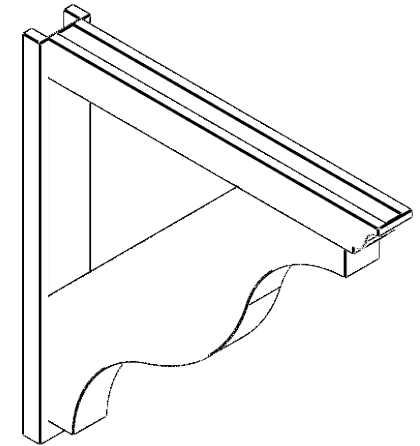

ITEM NUMBER: OUTUROC040X060X42000X42000X040X020X040FST04RCPR

4"W TOP X 6"W BACK X 42"D X 42"H X 4"T TOP X 2"T BACK TIMBERTHANE ROUGH CEDAR FUNSTON FAUX WOOD OPEN OUTLOOKER, TRADITIONAL TOP AND BLOCK BACK, 4"W CLOSED BRACE, PRIMED TAN

GENERATED DATE : 07/06/2023

EKENA MILLWORK
2300 WEST MAIN ST.
CLARKSVILLE, TX 75426
TOLL FREE: 866-607-0453
WWW.EKENAMILLWORK.COM

NOTES

1. INSTALLATION TO BE COMPLETED IN ACCORDANCE WITH MANUFACTURER'S SPECIFICATIONS.
2. DRAWING MAY NOT BE TO SCALE
3. THIS DRAWING IS INTENDED FOR DESIGN AND PLANNING PURPOSES ONLY.
4. ALL INFORMATION CONTAINED HEREIN WAS CURRENT AT THE TIME OF DEVELOPMENT BUT MUST BE REVIEWED AND APPROVED BY THE PRODUCT MANUFACTURER TO BE CONSIDERED ACCURATE.
5. TIMBERTHANE ARCHITECTURAL PRODUCTS ARE MADE FROM HIGH DENSITY URETHANE AND COME FACTORY PRIMED